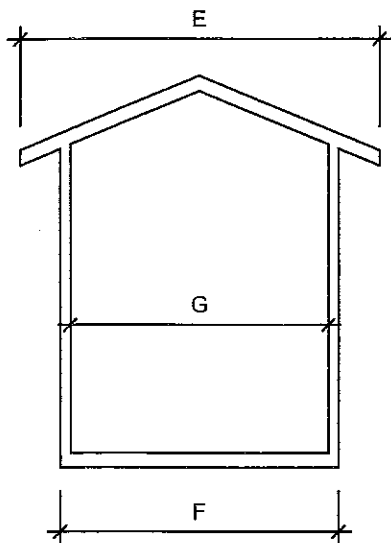

GARDENER'S DELIGHT SHED SPECIFICATION

HEIGHT

WIDTH

DEPTH

Western Red Cedar shingle roof
All framing components are nominal 2"x3"
Floors consist of 2"x4" joist and 5/8" plywood
Siding is Wood Bevel Siding
Windows are made of cedar framing with 1/8" thick Plexiglas.

Measurements for Gardener's Delight Shed	
Dimension (metric in brackets)	
Size	6' x 9' (1829x2793)
Inside Area	32 Sq. Ft. (2.98 m ²)
Height	A 99" (2515)
	B 88" (2235)
	C 80" (2032)
	D 75 1/4" (1905)
Width	E 83" (2108)
	F 69" (1753)
	G 64" (1627)
Depth	H 122" (3099)
	I 108 5/8" (2759)
	J 74" (1880)
	K 34" (864)
	Door
Window Opening	24"Wx28"H (610x711) 2 - Functional awning windows
Window Opening	23"Wx25 1/4"H (584x641) Non-functional window
Weight	955 lbs (433.19 kg)
Package Size	80"Lx48"Wx48"H(2032x1219x1219)