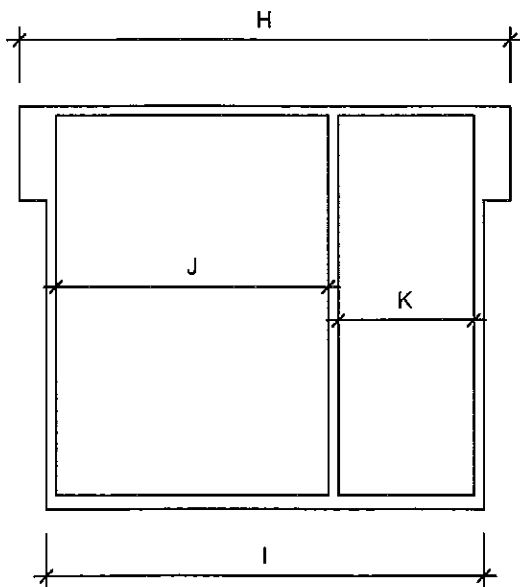

GARDENER'S DELIGHT SHED SPECIFICATION

HEIGHT

WIDTH

DEPTH

Western Red Cedar shingle roof
All framing components are nominal 2"x3"
Floors consist of 2"x4" joist and 5/8" plywood
Siding is Wood Bevel Siding
Windows are made of cedar framing with 1/8" thick Plexiglas.

Measurements for Gardener's Delight Shed	
Dimension (metric in brackets)	
Size	6' x 9' (1829x2793)
Inside Area	32 Sq. Ft. (2.98 m ²)
Height	A 99" (2515)
	B 88" (2235)
	C 80" (2032)
	D 75 1/4" (1905)
Width	E 83" (2108)
	F 69" (1753)
	G 64" (1627)
Depth	H 122" (3099)
	I 108 5/8" (2759)
	J 74" (1880)
	K 34" (864)
	Door
Window Opening	24"Wx28"H (610x711) 2 - Functional awning windows
Window Opening	23"Wx25 1/4"H (584x641) Non-functional window
Weight	955 lbs (433.19 kg)
Package Size	80"Lx48"Wx48"H(2032x1219x1219)