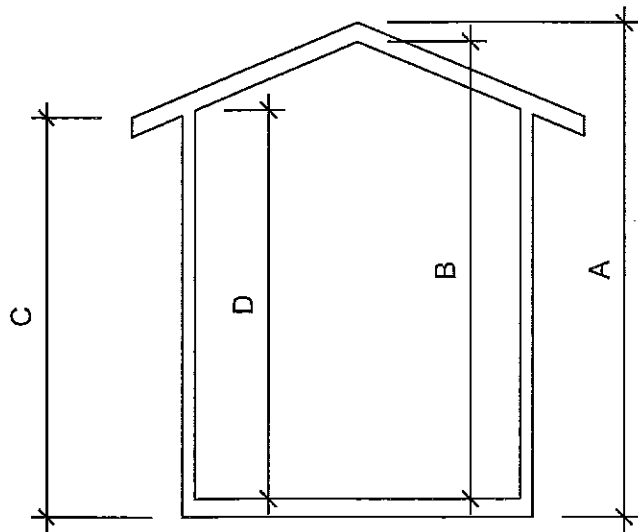

GARDENER'S DELIGHT SHED SPECIFICATION

HEIGHT

WIDTH

DEPTH

Western Red Cedar shingle roof
All framing components are nominal 2"x3"
Floors consist of 2"x4" joist and 5/8" plywood
Siding is Wood Bevel Siding
Windows are made of cedar framing with 1/8" thick Plexiglas.

Measurements for Gardener's Delight Shed	
Dimension (metric in brackets)	
Size	6' x 9' (1829x2793)
Inside Area	32 Sq. Ft. (2.98 m ²)
Height	A 99" (2515)
	B 88" (2235)
	C 80" (2032)
	D 75 1/4" (1905)
Width	E 83" (2108)
	F 69" (1753)
	G 64" (1627)
Depth	H 122" (3099)
	I 108 5/8" (2759)
	J 74" (1880)
	K 34" (864)
	Door
Window Opening	24"Wx28"H (610x711) 2 - Functional awning windows
Window Opening	23"Wx25 1/4"H (584x641) Non-functional window
Weight	955 lbs (433.19 kg)
Package Size	80"Lx48"Wx48"H(2032x1219x1219)