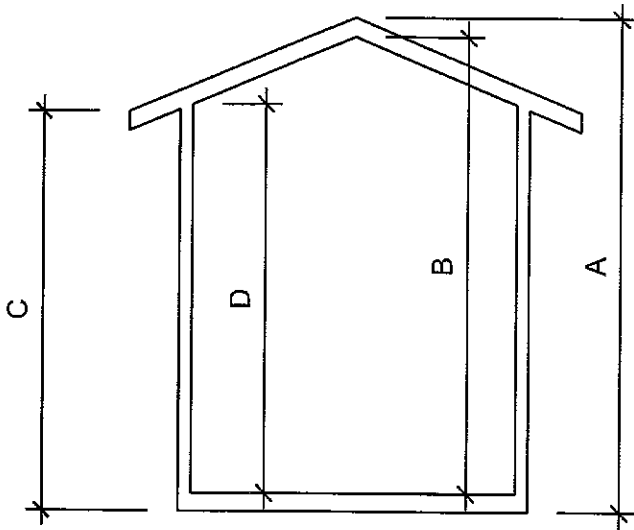

# GABLE GARDEN SHED SPECIFICATIONS

The specifications below outline the basic measurements for The 6x6, 6x9 and 6x12 sheds. For specifications of the Gardener's Delight refer to the unique pages included in this book.

All window and door dimensions will be outlined in the individual Product Information sheets.

HEIGHT

WIDTH

MEASUREMENTS FOR GABLE SHEDS							
6 FT. GABLE WALL							
SIZE	6' x 6'		6' x 9' or 9' x 6'		6' x 12' or 12' x 6'		
	imperial (in.)	metric (cm.)	imperial (in.)	metric (cm.)	imperial (in.)	metric (cm.)	
Inside area	30.7 sq. ft.	2.9 sq. m.	46.1 sq. ft.	4.36 sq. m.	61.4 sq. ft.	5.81 sq. m.	
H							
E	A	99	2515	99	1515	99	2515
I	B	88	2235	88	2235	88	2235
G	C	80	2032	80	2032	80	2032
H	D	75 1/4	1911	75 1/4	1911	75 1/4	1911
T							
W							
I	E	83	2101	83	2101	83	2101
D	F	69	1753	69	1753	69	1753
T	G	64	1626	64	1626	64	1626
H							
D							
E	H	87	2210	122	3099	156 1/2	3975
P	I	74	1880	108 5/8	2759	143 1/8	3635
T	J	69	1753	103 5/8	2632	138 1/8	3508
H							