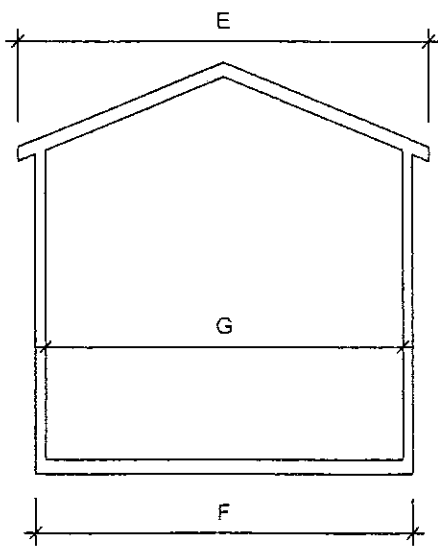

All window and door dimensions will be outlined in the individual Product Information sheets.

HEIGHT

WIDTH

MEASUREMENTS FOR GABLE SHEDS							
6 FT. GABLE WALL							
SIZE	6' x 6'		6' x 9' or 9' x 6'		6' x 12' or 12' x 6'		
	imperial (in.)	metric (cm.)	imperial (in.)	metric (cm.)	imperial (in.)	metric (cm.)	
Inside area	30.7 sq. ft.	2.9 sq. m.	46.1 sq. ft.	4.36 sq. m.	61.4 sq. ft.	5.81 sq. m.	
H							
E	A	99	2515	99	1515	99	2515
I	B	88	2235	88	2235	88	2235
G	C	80	2032	80	2032	80	2032
H	D	75 1/4	1911	75 1/4	1911	75 1/4	1911
T							
W							
I	E	83	2101	83	2101	83	2101
D	F	69	1753	69	1753	69	1753
T	G	64	1626	64	1626	64	1626
H							
D							
E	H	87	2210	122	3099	156 1/2	3975
P	I	74	1880	108 5/8	2759	143 1/8	3635
T	J	69	1753	103 5/8	2632	138 1/8	3508
H							

DEPTH

# GABLE GARDEN SHED SPECIFICATIONS

The specifications below outline the basic measurements for the 8x10, 8x12 and 8x16 sheds. For specifications for any unique styles of sheds such as the Clubhouse please refer to the specific pages for these models included in this book.

All windows and door measurements are outlined in the individual product information sheets.

HEIGHT

WIDTH

MEASUREMENTS FOR GABLE SHEDS							
8 FT. GABLE WALL							
SIZE	8' x 10'		8' x 12' or 12' x 8'		8' x 16' or 16' x 8'		
	imperial (in.)	metric (cm.)	imperial (in.)	metric (cm.)	imperial (in.)	metric (cm.)	
inside area	70.7 sq. ft.	6.7 sq. m.	85.3 sq. ft.	8.08 sq. m.	113.7 sq. ft.	10.77 sq. m.	
HEIGHT	A	105	2667	105	2667	105	2667
	B	94	2388	94	2388	94	2388
	C	80	2032	80	2032	80	2032
	D	75 1/4	1911	75 1/4	1911	75 1/4	1911
WIDTH	E	105	2667	105	2667	105	2667
	F	93	2362	93	2362	93	2362
	G	88	2235	88	2235	88	2235
DEPTH	H	132	3353	132	3353	132	3353
	I	120 5/8	2064	120 5/8	2064	120 5/8	2064
	J	115 5/8	2937	115 5/8	2937	115 5/8	2937