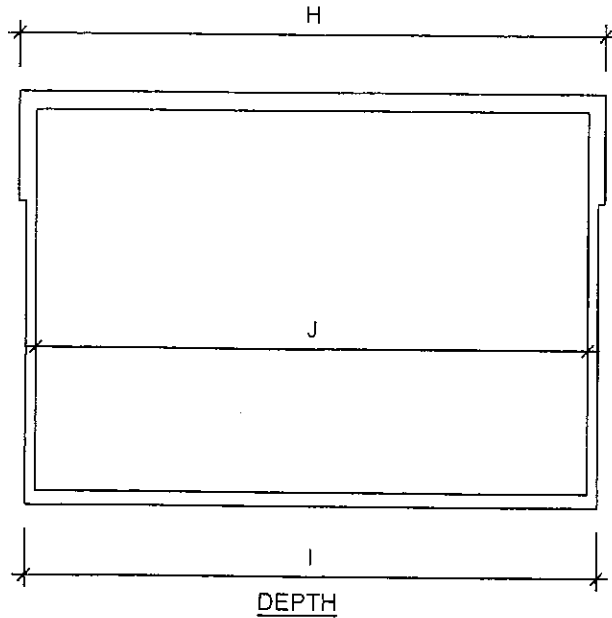

# GABLE GARDEN SHED SPECIFICATIONS

The specifications below outline the basic measurements for The 6x6, 6x9 and 6x12 sheds. For specifications of the Gardener's Delight refer to the unique pages included in this book.

All window and door dimensions will be outlined in the individual Product Information sheets.

HEIGHT

WIDTH

MEASUREMENTS FOR GABLE SHEDS							
6 FT. GABLE WALL							
SIZE	6' x 6'		6' x 9' or 9' x 6'		6' x 12' or 12' x 6'		
	imperial (in.)	metric (cm.)	imperial (in.)	metric (cm.)	imperial (in.)	metric (cm.)	
Inside area	30.7 sq. ft.	2.9 sq. m.	46.1 sq. ft.	4.36 sq. m.	61.4 sq. ft.	5.81 sq. m.	
H							
E	A	99	2515	99	1515	99	2515
I	B	88	2235	88	2235	88	2235
G	C	80	2032	80	2032	80	2032
H	D	75 1/4	1911	75 1/4	1911	75 1/4	1911
T							
W							
I	E	83	2101	83	2101	83	2101
D	F	69	1753	69	1753	69	1753
T	G	64	1626	64	1626	64	1626
H							
D							
E	H	87	2210	122	3099	156 1/2	3975
P	I	74	1880	108 5/8	2759	143 1/8	3635
T	J	69	1753	103 5/8	2632	138 1/8	3508
H							

# GABLE GARDEN SHED SPECIFICATIONS

The specifications below outline the basic measurements for the 8x10, 8x12 and 8x16 sheds. For specifications for any unique styles of sheds such as the Clubhouse please refer to the specific pages for these models included in this book.