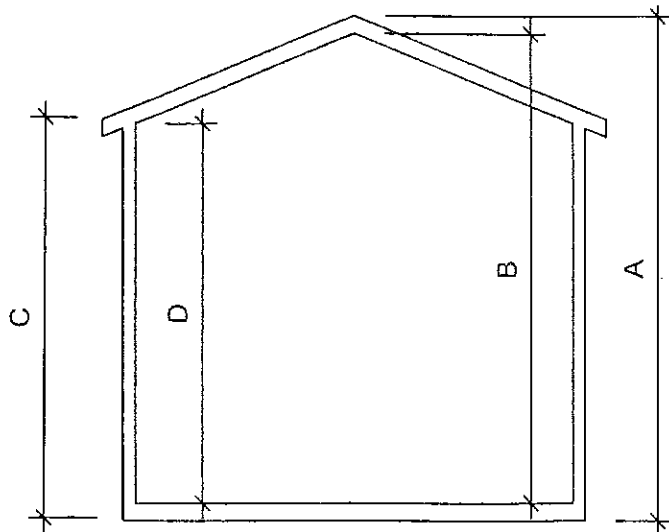

GABLE GARDEN SHED SPECIFICATIONS

The specifications below outline the basic measurements for the 8x10, 8x12 and 8x16 sheds. For specifications for any unique styles of sheds such as the Clubhouse please refer to the specific pages for these models included in this book.

All windows and door measurements are outlined in the individual product information sheets.

HEIGHT