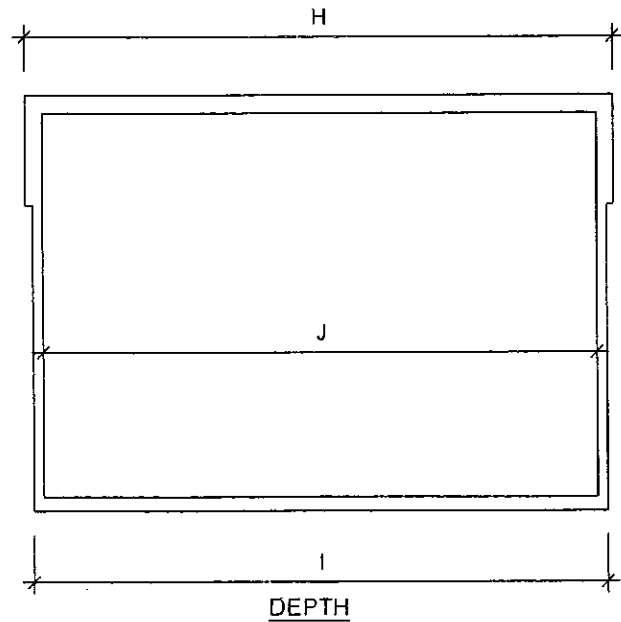

All window and door dimensions will be outlined in the individual Product Information sheets.

HEIGHT

WIDTH

MEASUREMENTS FOR GABLE SHEDS							
6 FT. GABLE WALL							
SIZE	6' x 6'		6' x 9' or 9' x 6'		6' x 12' or 12' x 6'		
	imperial (in.)	metric (cm.)	imperial (in.)	metric (cm.)	imperial (in.)	metric (cm.)	
Inside area	30.7 sq. ft.	2.9 sq. m.	46.1 sq. ft.	4.36 sq. m.	61.4 sq. ft.	5.81 sq. m.	
H							
E	A	99	2515	99	1515	99	2515
I	B	88	2235	88	2235	88	2235
G	C	80	2032	80	2032	80	2032
H	D	75 1/4	1911	75 1/4	1911	75 1/4	1911
T							
W							
I	E	83	2101	83	2101	83	2101
D	F	69	1753	69	1753	69	1753
T	G	64	1626	64	1626	64	1626
H							
D							
E	H	87	2210	122	3099	156 1/2	3975
P	I	74	1880	108 5/8	2759	143 1/8	3635
T	J	69	1753	103 5/8	2632	138 1/8	3508
H							

# GABLE GARDEN SHED SPECIFICATIONS

The specifications below outline the basic measurements for the 8x10, 8x12 and 8x16 sheds. For specifications for any unique styles of sheds such as the Clubhouse please refer to the specific pages for these models included in this book.

All windows and door measurements are outlined in the individual product information sheets.

HEIGHT

WIDTH

MEASUREMENTS FOR GABLE SHEDS							
8 FT. GABLE WALL							
SIZE	8' x 10'		8' x 12' or 12' x 8'		8' x 16' or 16' x 8'		
	imperial (in.)	metric (cm.)	imperial (in.)	metric (cm.)	imperial (in.)	metric (cm.)	
inside area	70.7 sq. ft.	6.7 sq. m.	85.3 sq. ft.	8.08 sq. m.	113.7 sq. ft.	10.77 sq. m.	
HEIGHT	A	105	2667	105	2667	105	2667
	B	94	2388	94	2388	94	2388
	C	80	2032	80	2032	80	2032
	D	75 1/4	1911	75 1/4	1911	75 1/4	1911
WIDTH	E	105	2667	105	2667	105	2667
	F	93	2362	93	2362	93	2362
	G	88	2235	88	2235	88	2235
DEPTH	H	132	3353	132	3353	132	3353
	I	120 5/8	2064	120 5/8	2064	120 5/8	2064
	J	115 5/8	2937	115 5/8	2937	115 5/8	2937