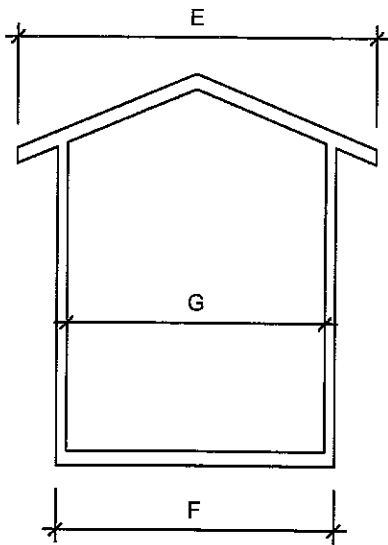

# GABLE GARDEN SHED SPECIFICATIONS

The specifications below outline the basic measurements for The 6x6, 6x9 and 6x12 sheds. For specifications of the Gardener's Delight refer to the unique pages included in this book.

All window and door dimensions will be outlined in the individual Product Information sheets.

HEIGHT

WIDTH

MEASUREMENTS FOR GABLE SHEDS							
6 FT. GABLE WALL							
SIZE	6' x 6'		6' x 9' or 9' x 6'		6' x 12' or 12' x 6'		
	imperial (in.)	metric (cm.)	imperial (in.)	metric (cm.)	imperial (in.)	metric (cm.)	
Inside area	30.7 sq. ft.	2.9 sq. m.	46.1 sq. ft.	4.36 sq. m.	61.4 sq. ft.	5.81 sq. m.	
H							
E	A	99	2515	99	1515	99	2515
I	B	88	2235	88	2235	88	2235
G	C	80	2032	80	2032	80	2032
H	D	75 1/4	1911	75 1/4	1911	75 1/4	1911
T							
W							
I	E	83	2101	83	2101	83	2101
D	F	69	1753	69	1753	69	1753
T	G	64	1626	64	1626	64	1626
H							
D							
E	H	87	2210	122	3099	156 1/2	3975
P	I	74	1880	108 5/8	2759	143 1/8	3635
T	J	69	1753	103 5/8	2632	138 1/8	3508
H							