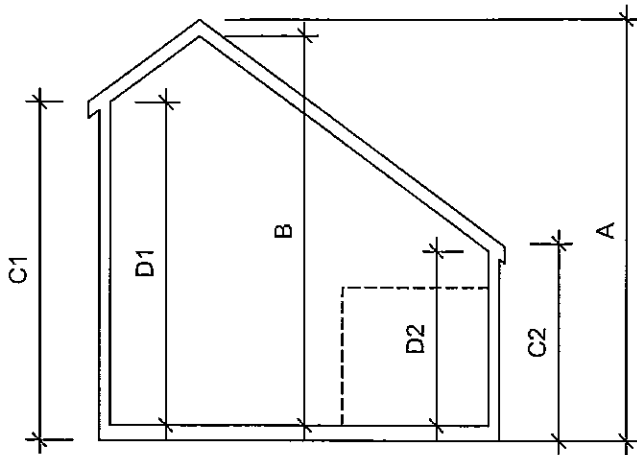

HEIGHT

WIDTH

DEPTH

8'x8' SunHouse  
2 benches

8'x12' SunHouse  
3 benches

Measurements for Sunhouse		
Dimension (metric in brackets)		
Size	8' x 8' (2438x2438)	8' x 12' (2438x3658)
Inside Area	56.83 Sq. Ft. (5.28 m <sup>2</sup> )	85.25 Sq. Ft. (7.92 m <sup>2</sup> )
Height	A	102" (2591)
	B	92" (2337)
	C1	80" (2032)
	C2	45" (1143)
	D1	75 1/4" (1911)
	D2	41" (1041)
Width	E	96" (2438)
	F	93" (2362)
	G	88"(2235)
Depth	H	100" (2540)
	I	98" (2489)
	J	93" (2362)
		139 1/2" (3543)
Bench	34"Wx32H"x46"D (864x813x1168)	34"Wx32H"x46"D (864x813x1168)
Door	35 1/4"x72" (895x1829)	35 1/4"x72" (895x1829)
Window Opening	24"Wx28"H (610x711) Functional awning (push out) window	24"Wx28"H (610x711) Functional awning (push out) window
Weight	840 lbs (381.02 kg)	1300 lbs (589.68 kg)
Package Size	87"Lx50"Wx45"H (2210x1270x1143)	87"Lx50"Wx64"H (2210x1270x1626)