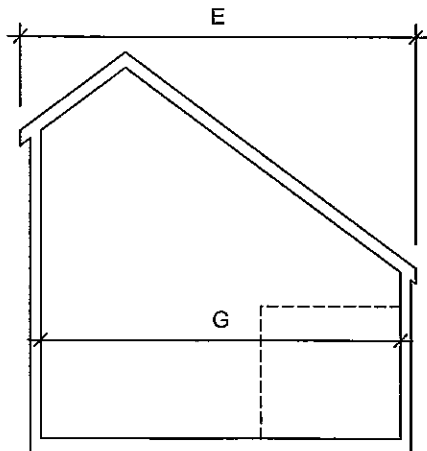

HEIGHT

WIDTH

DEPTH

8'x8' SunHouse  
2 benches

8'x12' SunHouse  
3 benches

Measurements for Sunhouse		
Dimension (metric in brackets)		
Size	8' x 8' (2438x2438)	8' x 12' (2438x3658)
Inside Area	56.83 Sq. Ft. (5.28 m <sup>2</sup> )	85.25 Sq. Ft. (7.92 m <sup>2</sup> )
Height	A	102" (2591)
	B	92" (2337)
	C1	80" (2032)
	C2	45" (1143)
	D1	75 1/4" (1911)
	D2	41" (1041)
Width	E	96" (2438)
	F	93" (2362)
	G	88"(2235)
Depth	H	100" (2540)
	I	98" (2489)
	J	93" (2362)
		139 1/2" (3543)
Bench	34"Wx32H"x46"D (864x813x1168)	34"Wx32H"x46"D (864x813x1168)
Door	35 1/4"x72" (895x1829)	35 1/4"x72" (895x1829)
Window Opening	24"Wx28"H (610x711) Functional awning (push out) window	24"Wx28"H (610x711) Functional awning (push out) window
Weight	840 lbs (381.02 kg)	1300 lbs (589.68 kg)
Package Size	87"Lx50"Wx45"H (2210x1270x1143)	87"Lx50"Wx64"H (2210x1270x1626)